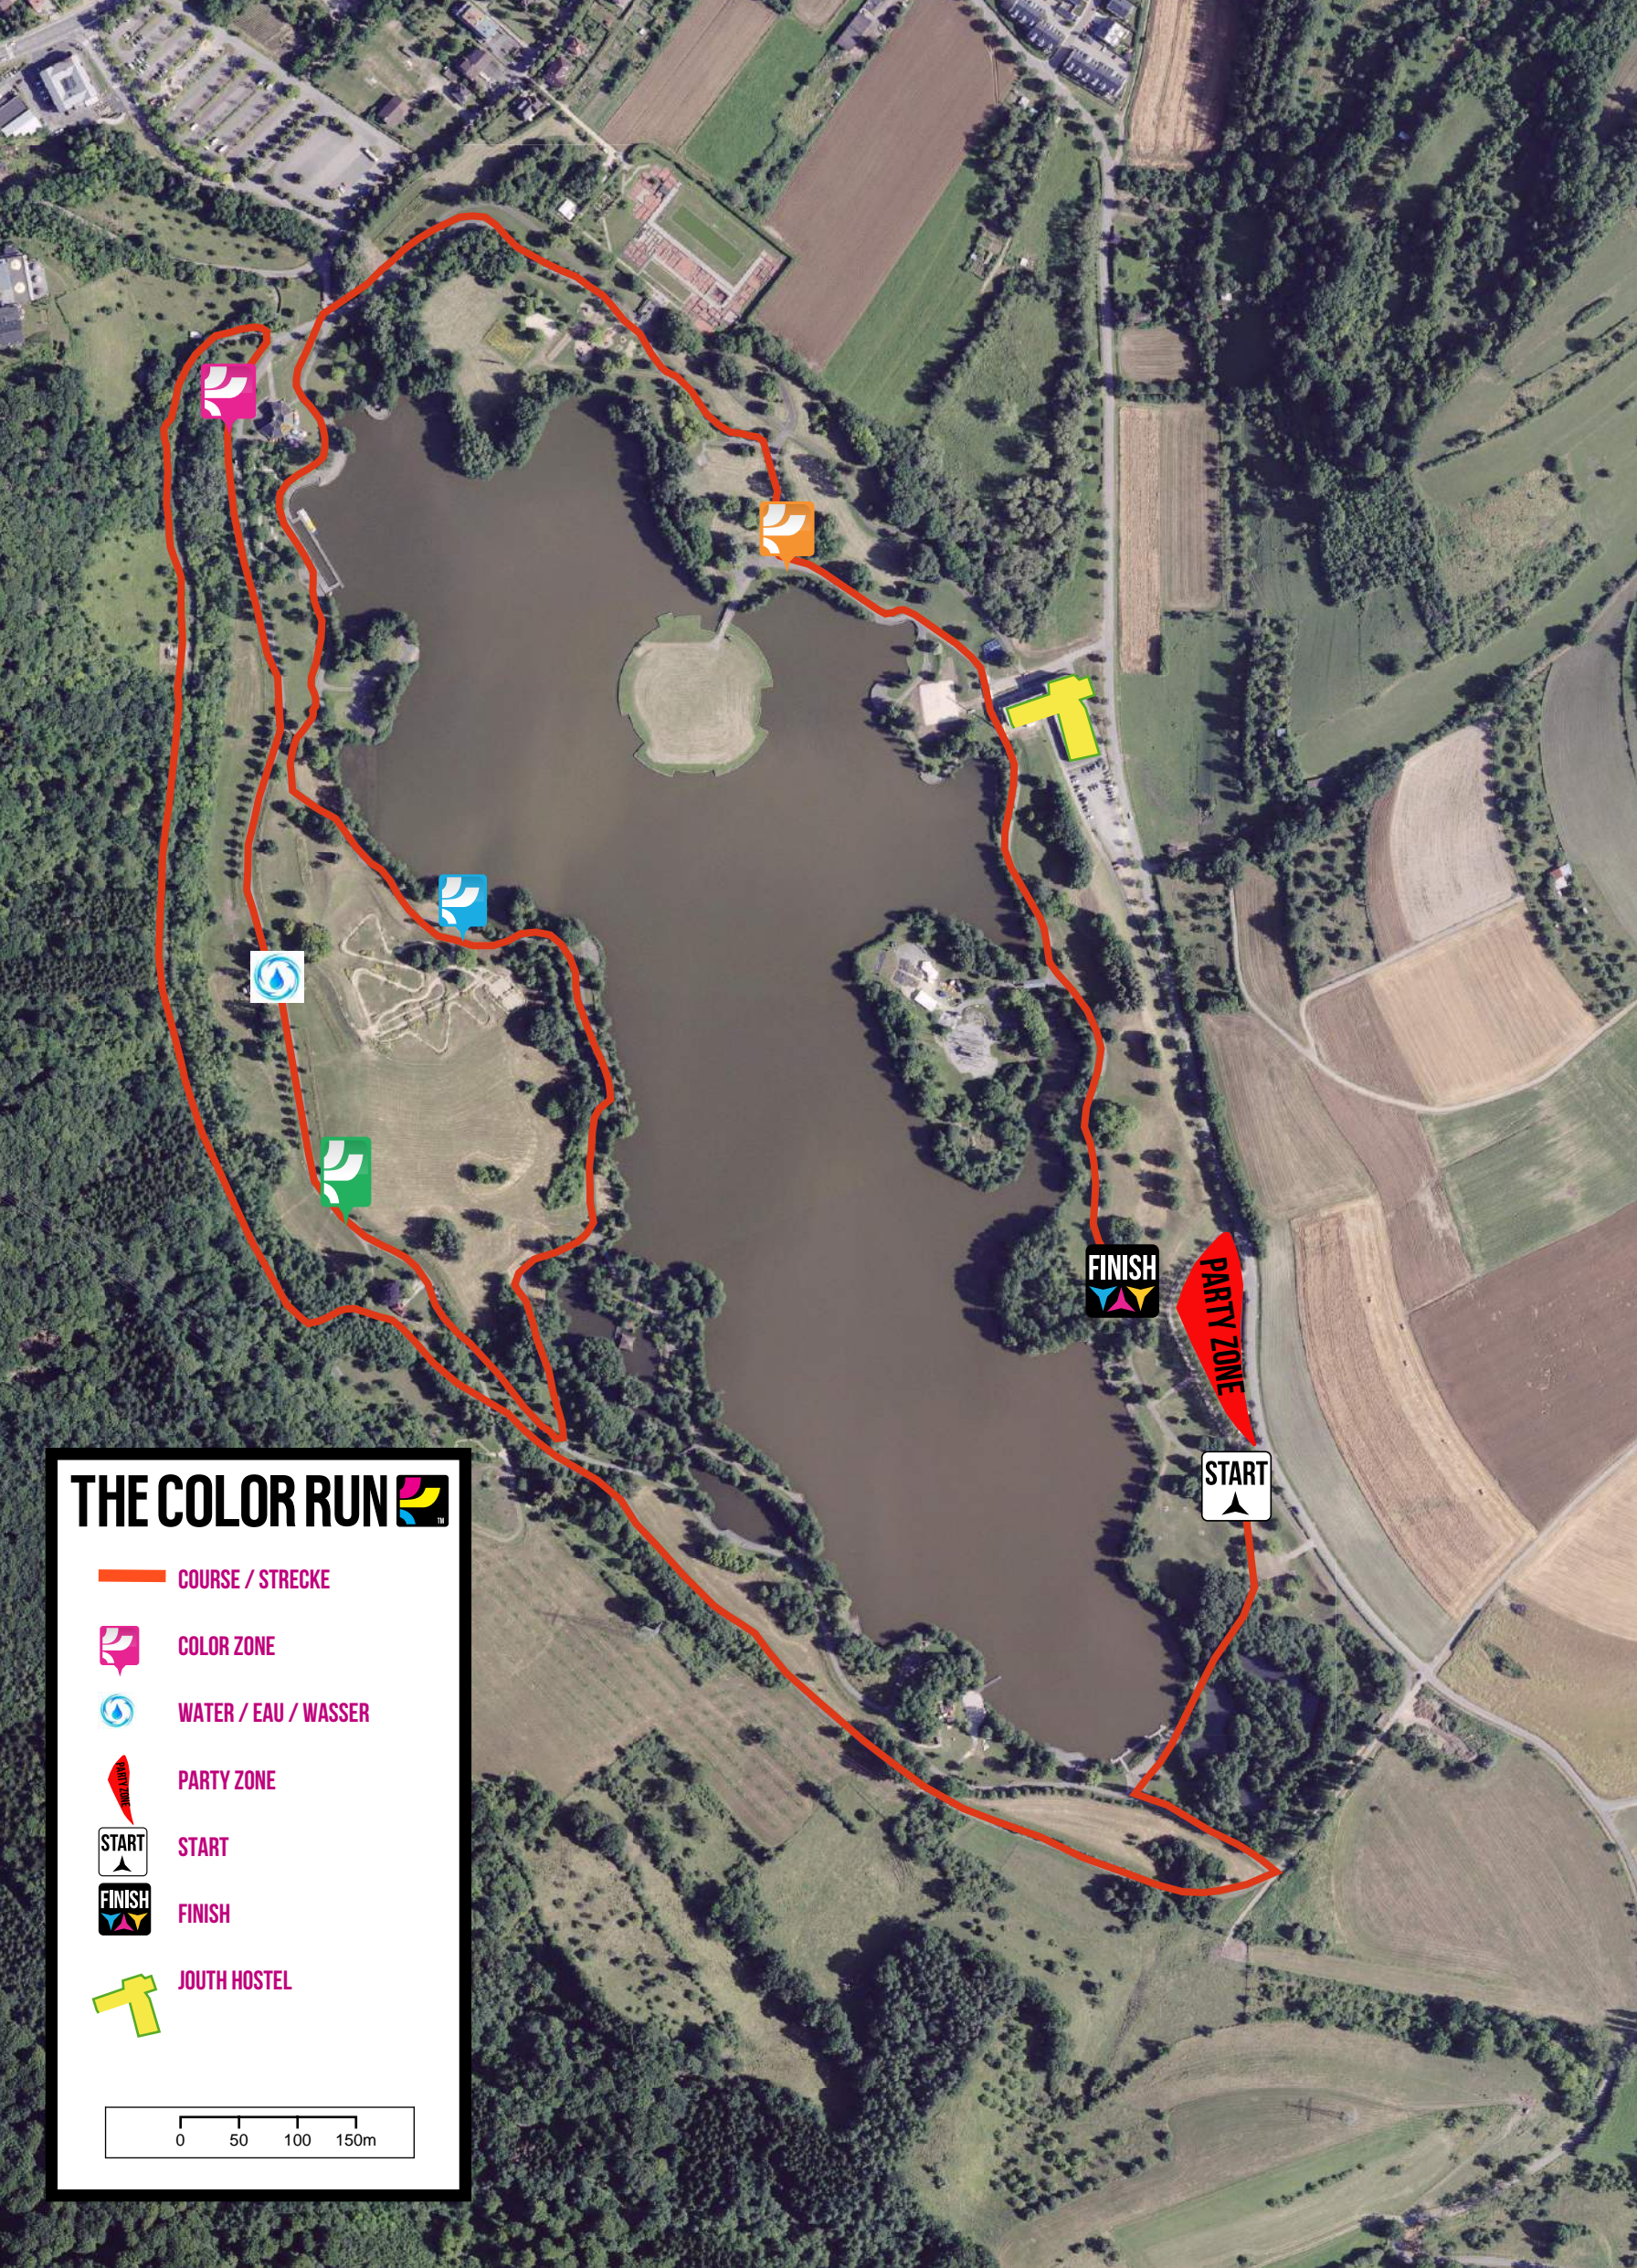

THE COLOR RUN

-  COURSE / STRECKE
-  COLOR ZONE
-  WATER / EAU / WASSER
-  PARTY ZONE
-  START
-  FINISH
-  JOUTH HOSTEL

THE COLOR RUN

 COURSE / STRECKE

 COLOR ZONE

 WATER / EAU / WASSER

 PARTY ZONE

 START

 FINISH

 JOUTH HOSTEL